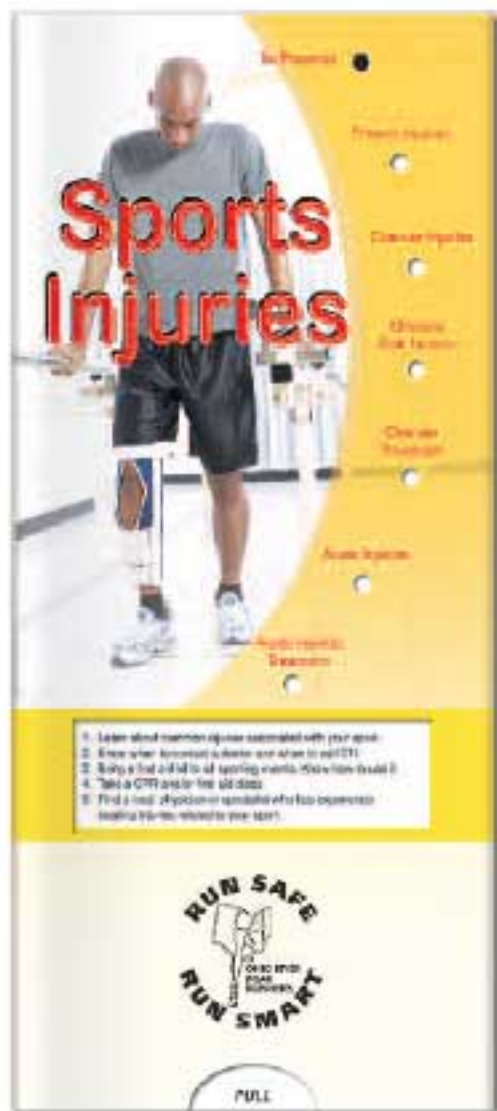

#2123 Pocket Slider
Interactive slide chart

Sports Injuries - What do you do when you get a sports injury? Learn the R.I.C.E. treatment, information on prevention, plus kids and sports.

250	500	1,000	2,500	5,000
$.69	.66	.62	.57	.51 5C

Set Up: $35(G). Product Size: 3-3/4" x 8-1/2"
Imprint: 2-1/4" x 1-1/8". Production: 10 days.
See imprint colors on page 62.

Mix & match
Multiples of 100 pieces per side